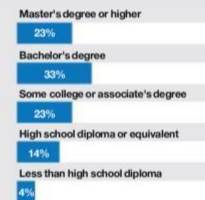

EDUCATION LEVELS

HOUSING

Median Rent: $1,212
National average: $1,163

WORKING IN MADISON

Median Household Income: $70,466
National $69,021

(Trình bày trên Website giống bố cục trang này)

Văn phòng chính

180 Nguyễn Đình Chính, P.11,
Q.Phú Nhuận, TP.HCM
☎ 028 39 972 838
✉ idcvietnam@idcedu.vn

Văn phòng đại diện USA

7580 Flanders dr, San Diego,
CA 92126
☎ +1 (714) 232 5556
✉ idcvietnam@idcedu.vn

Văn phòng đại diện Đà Nẵng

24 Nguyễn Thị Minh Khai, Thạch Thang
Q.Hải Châu, TP.Đà Nẵng
☎ 028 39 972 838
✉ idcvietnam@idcedu.vn

Văn phòng đại diện Hà Nội

Số 5 ngõ 192 Quán Thánh,
Q. Ba Đình – Hà Nội
☎ 028 627 86083
✉ idcvietnam@idcedu.vn